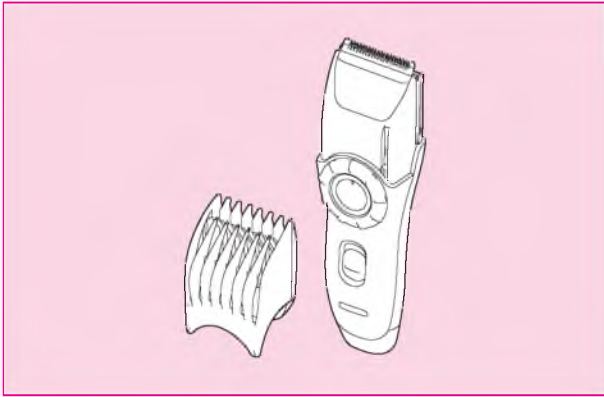

Panasonic

AC/Rechargeable
Beard/Hair Trimmer

Operating Instructions

Model No. ER217

Before operating this unit, please read these instructions completely.